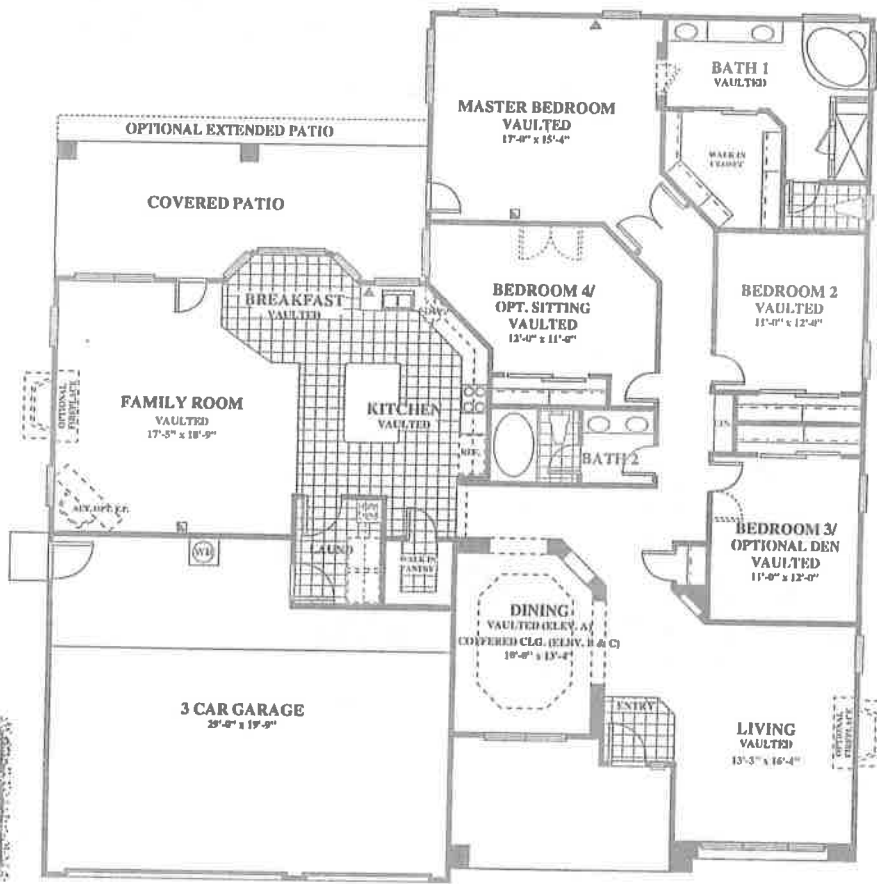

MONTCLAIR

PLAN 6444

2,470 Sq. Ft.

HIGHLIGHTS

- COVERED PATIO
- WALK-IN PANTRY
- 4 BEDROOM
- WALK-IN CLOSET

HICKCOX PASS
EAGLE CREEK
F6444L70898

Continental

Welcome Home

08/03/98